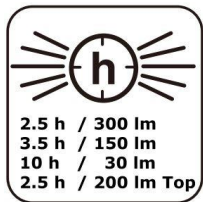

AKKU-LED-STIFTLAUCHE

LAMPE STYLO LED RECHARGEABLE

RECHARGEABLE PEN LED LIGHT

COB

± 160x17.3xØ13.8 mm