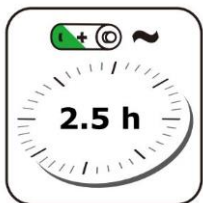

AKKU-LED-STIFTLAUCHE

LAMPE STYLO LED RECHARGEABLE

RECHARGEABLE PEN LED LIGHT

COB

± 160x17.3xØ13.8 mm