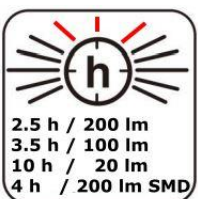

AKKU-LED-INSPEKTIONSLEUCHE

LAMPE LED D'INSPECTION RECHARGEABLE

RECHARGEABLE INSPECTION LED LIGHT

COB